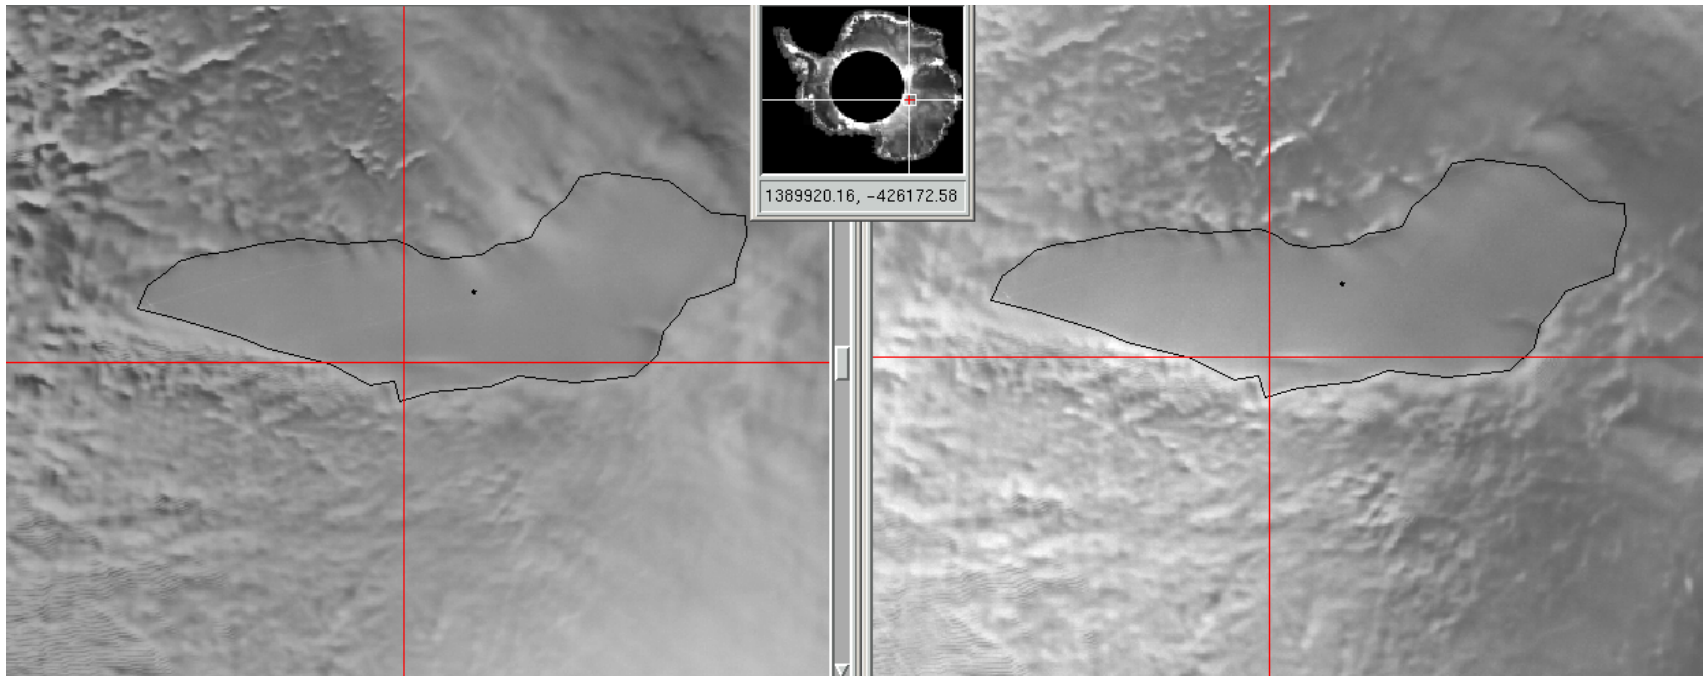

Interior Feature Analysis Overview

100m resampled

Lake Vostok

AMM-1

MAMM

Vostok Station

Misc. Feature

Misc. Feature, Island Boundary Ronne Ice Shelf

Misc. Feature, Glacier Boundary, Ronne Ice Shelf

Misc. Feature, Glacier Boundary, Ross Ice Shelf

Misc. Feature, Island Boundary, Ross Ice Shelf

Misc. Feature, Remnants Byrd Glacier in Ross Ice Shelf