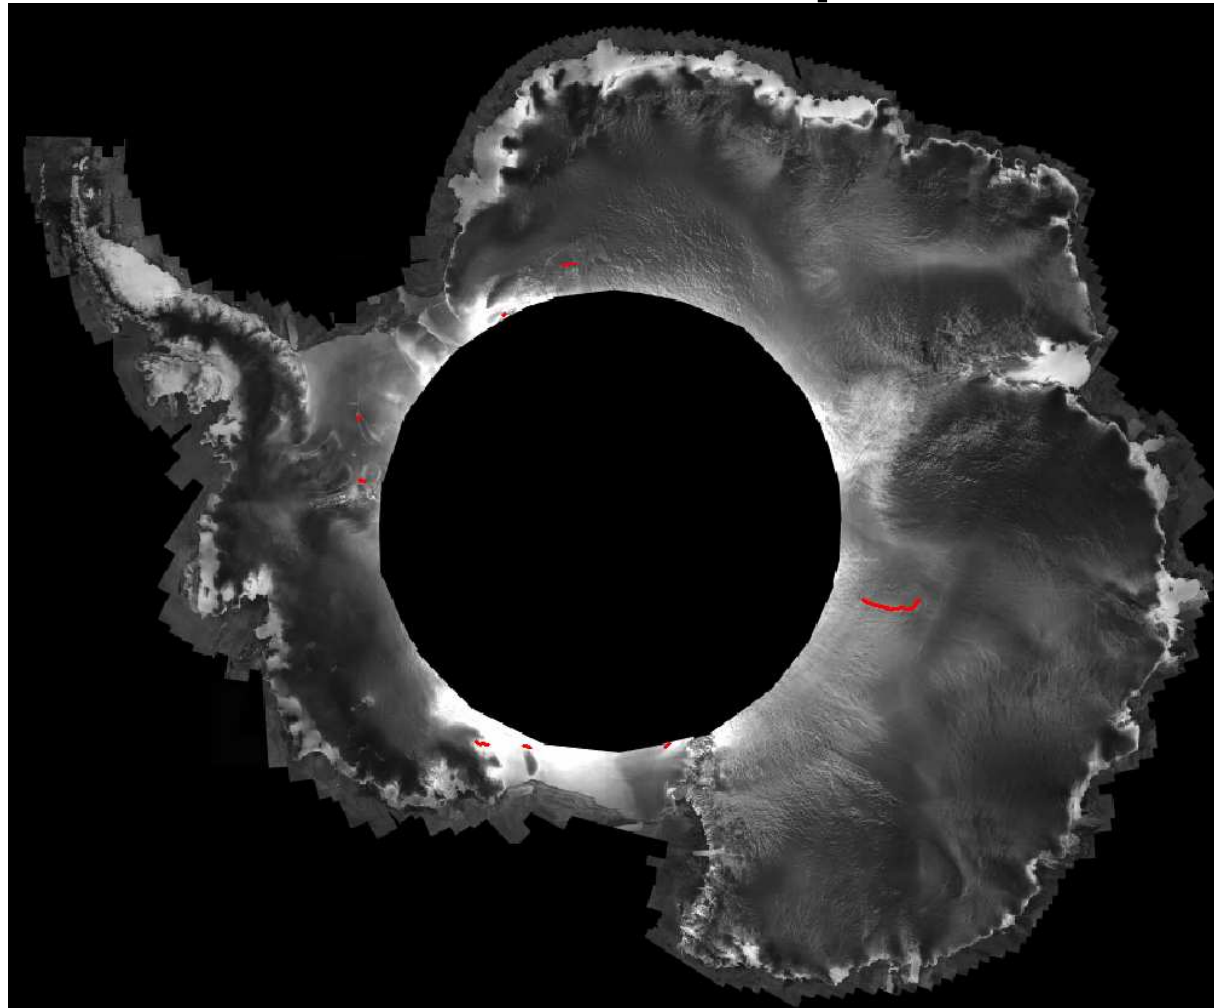

Interior Feature Analysis Overview

100m resampled

Lake Vostok

AMM-1

MAMM

Vostok Station

Misc. Feature

Misc. Feature, Island Boundary Ronne Ice Shelf

Misc. Feature, Glacier Boundary, Ronne Ice Shelf

Misc. Feature, Glacier Boundary, Ross Ice Shelf

Misc. Feature, Island Boundary, Ross Ice Shelf

Misc. Feature, Remnants Byrd Glacier in Ross Ice Shelf