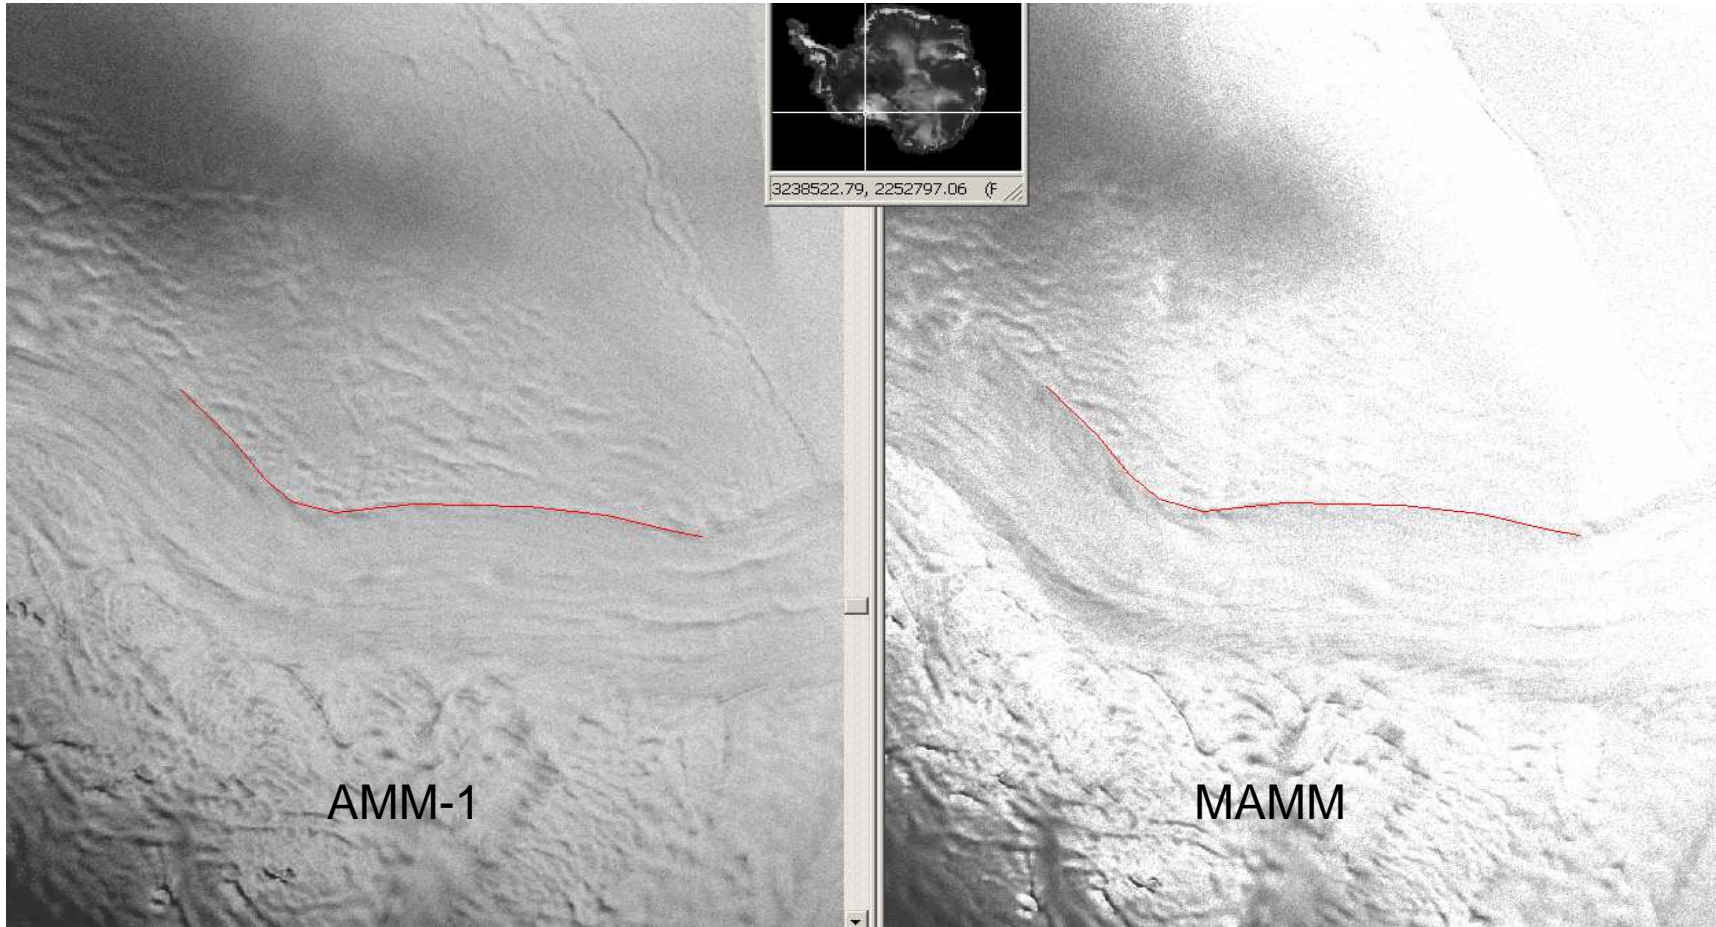

Interior Feature Analysis Overview

100m resampled

Lake Vostok

AMM-1

MAMM

Vostok Station

Misc. Feature

Misc. Feature, Island Boundary Ronne Ice Shelf

Misc. Feature, Glacier Boundary, Ronne Ice Shelf

Misc. Feature, Glacier Boundary, Ross Ice Shelf

Misc. Feature, Island Boundary, Ross Ice Shelf

Misc. Feature, Remnants Byrd Glacier in Ross Ice Shelf