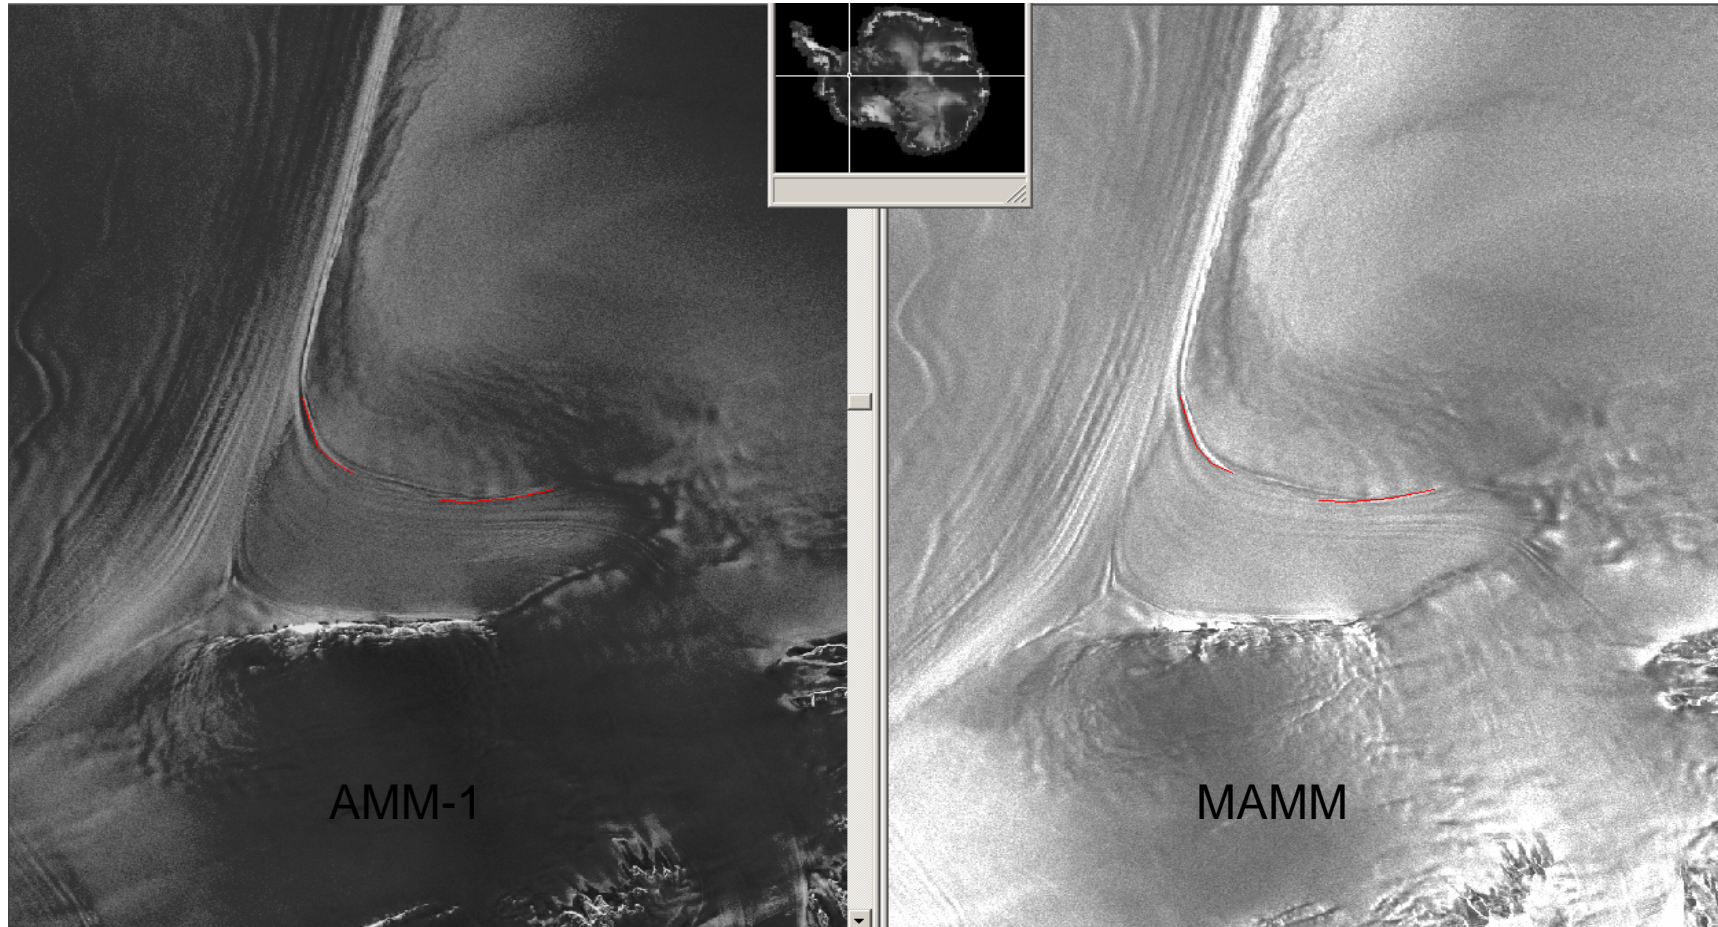

Interior Feature Analysis Overview

100m resampled

Lake Vostok

AMM-1

MAMM

Vostok Station

Misc. Feature

Misc. Feature, Island Boundary Ronne Ice Shelf

Misc. Feature, Glacier Boundary, Ronne Ice Shelf

Misc. Feature, Glacier Boundary, Ross Ice Shelf

Misc. Feature, Island Boundary, Ross Ice Shelf

Misc. Feature, Remnants Byrd Glacier in Ross Ice Shelf