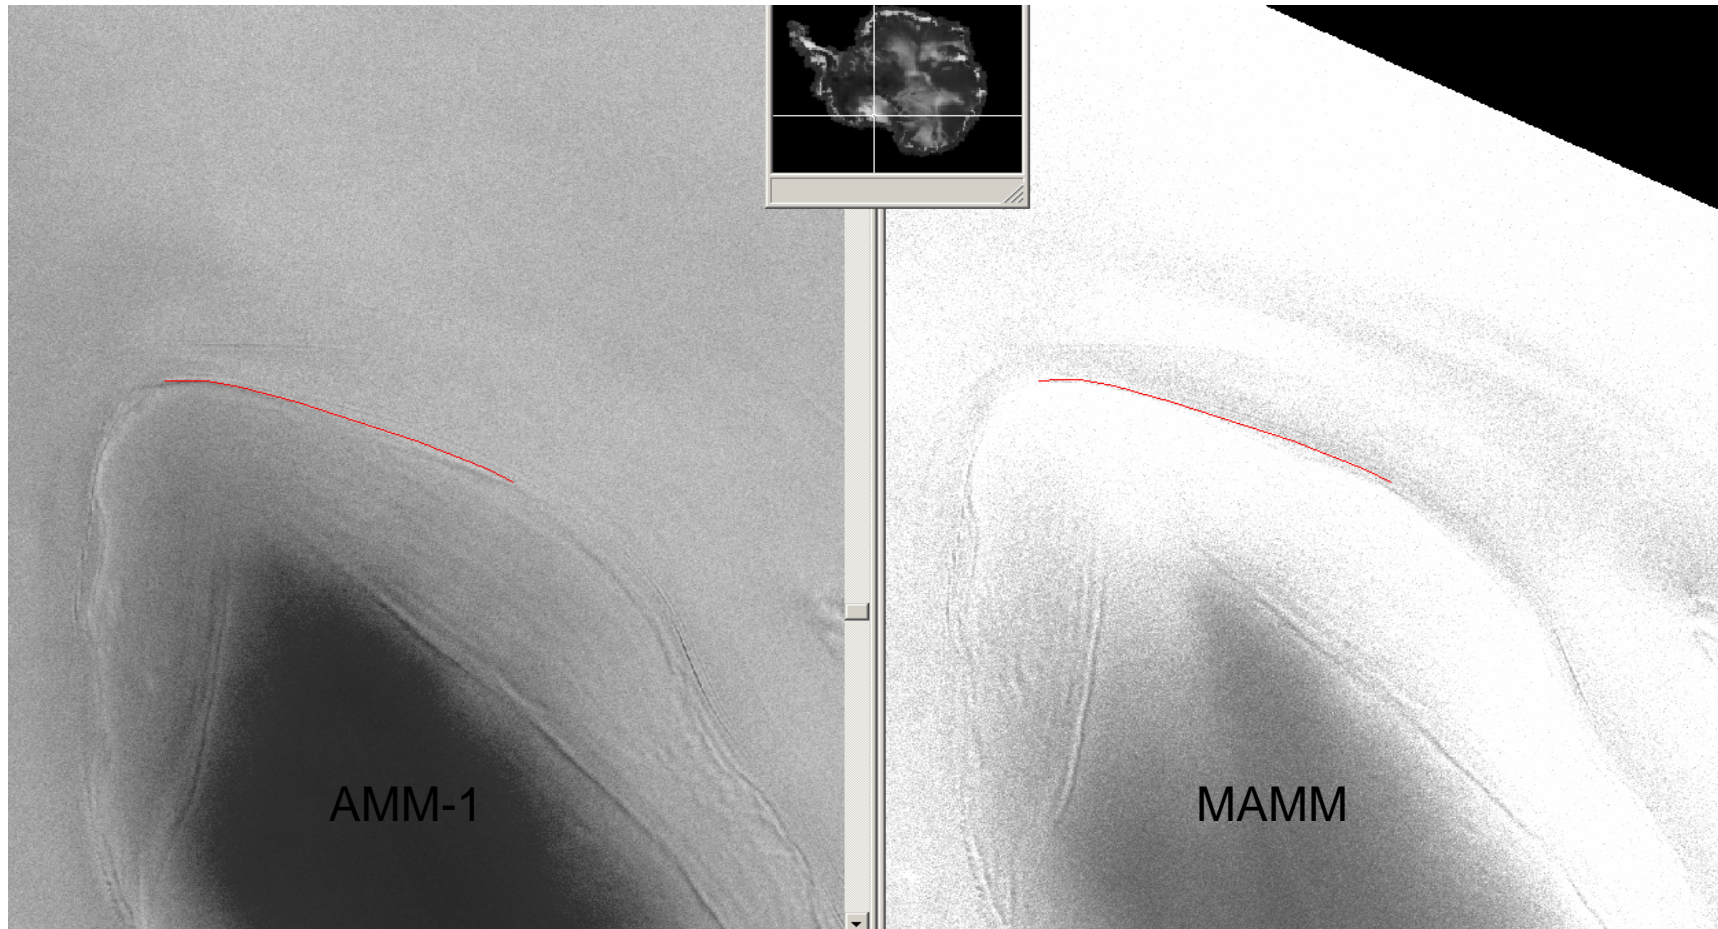

Interior Feature Analysis Overview

100m resampled

Lake Vostok

AMM-1

MAMM

Vostok Station

Misc. Feature

Misc. Feature, Island Boundary Ronne Ice Shelf

Misc. Feature, Glacier Boundary, Ronne Ice Shelf

Misc. Feature, Glacier Boundary, Ross Ice Shelf

Misc. Feature, Island Boundary, Ross Ice Shelf

Misc. Feature, Remnants Byrd Glacier in Ross Ice Shelf