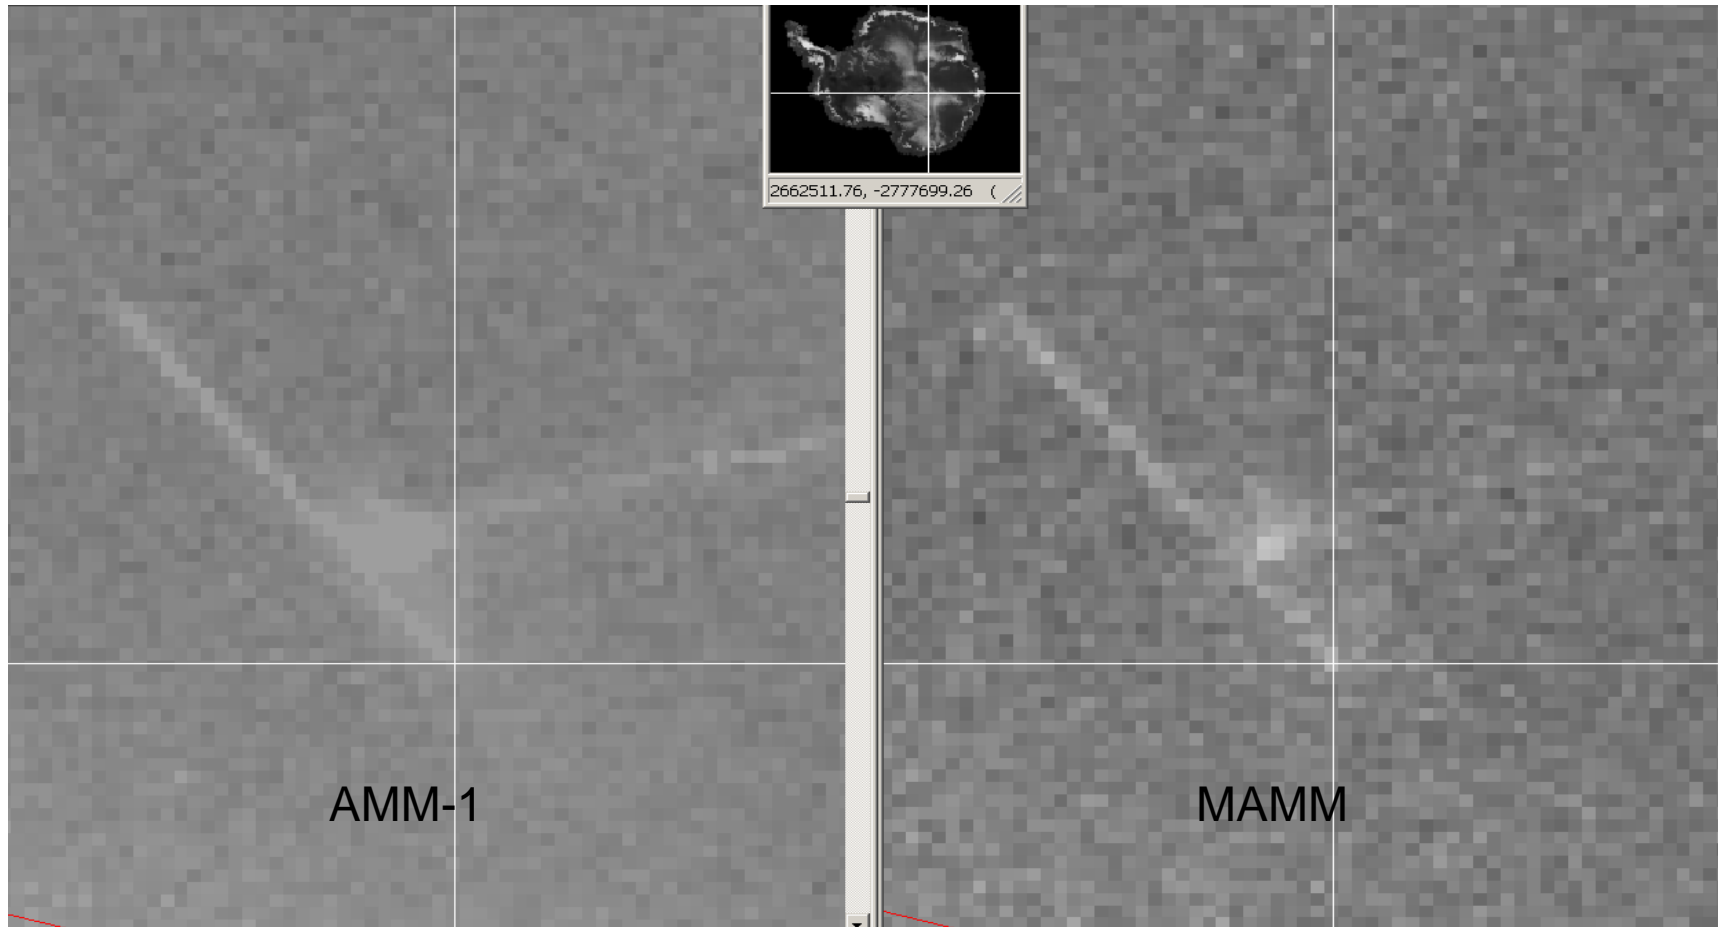

Interior Feature Analysis Overview

100m resampled

Lake Vostok

AMM-1

MAMM

Vostok Station

Misc. Feature

Misc. Feature, Island Boundary Ronne Ice Shelf

Misc. Feature, Glacier Boundary, Ronne Ice Shelf

Misc. Feature, Glacier Boundary, Ross Ice Shelf

Misc. Feature, Island Boundary, Ross Ice Shelf

Misc. Feature, Remnants Byrd Glacier in Ross Ice Shelf