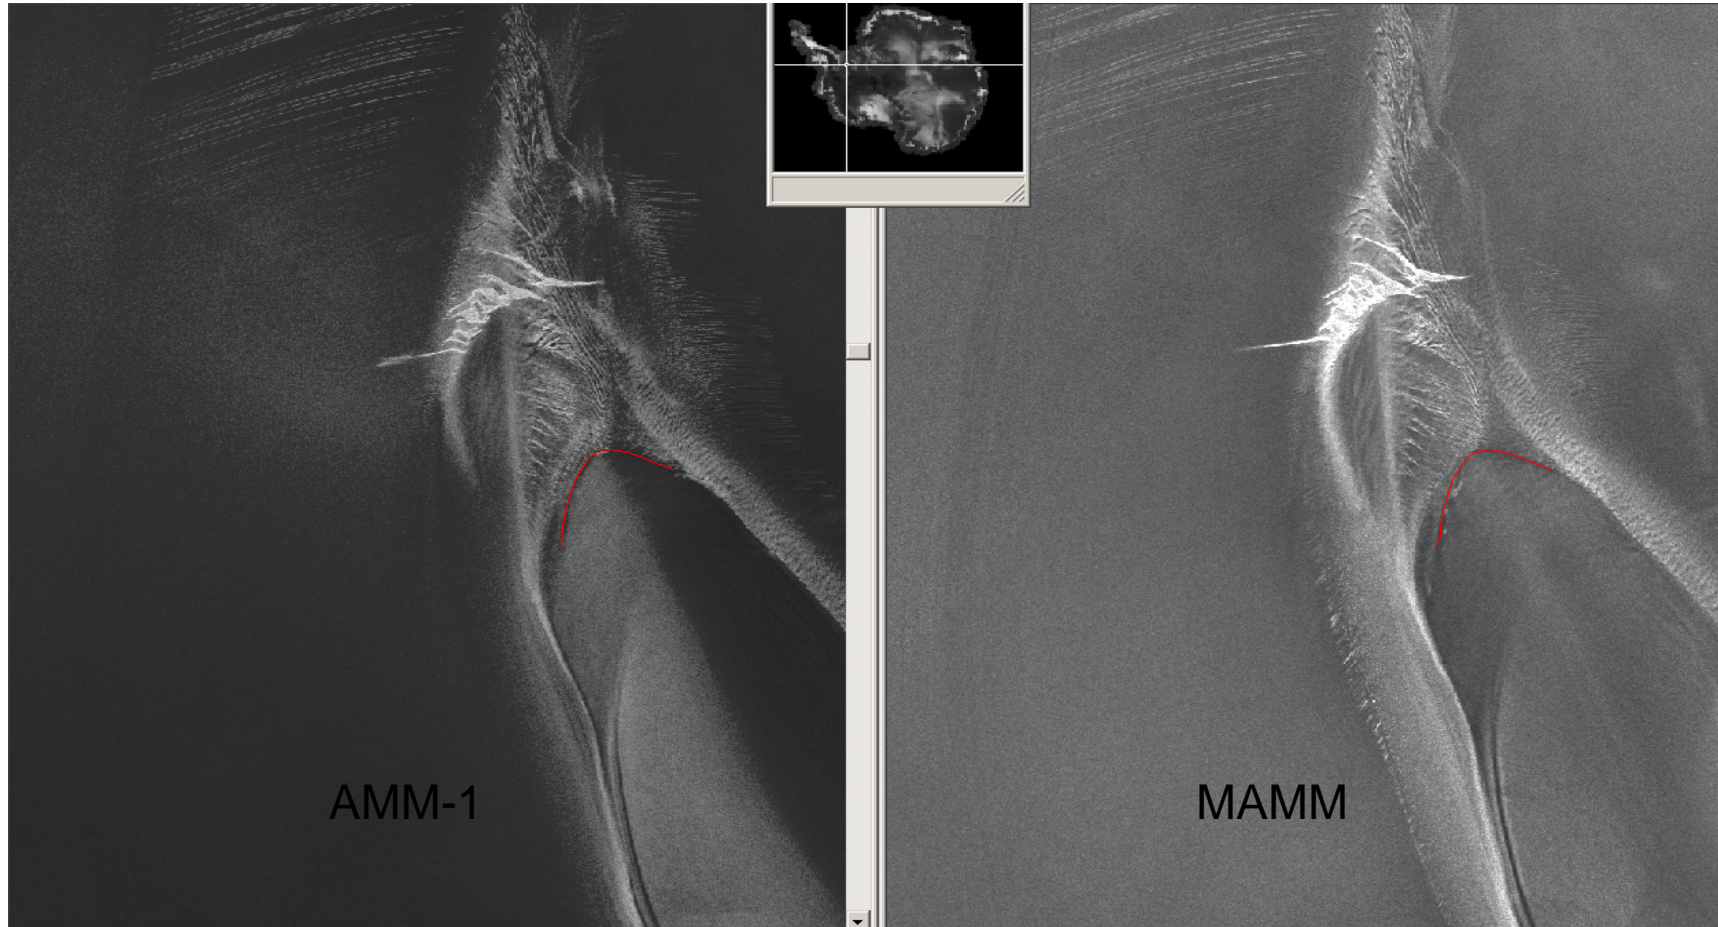

Interior Feature Analysis Overview

100m resampled

Lake Vostok

AMM-1

MAMM

Vostok Station

Misc. Feature

Misc. Feature, Island Boundary Ronne Ice Shelf

Misc. Feature, Glacier Boundary, Ronne Ice Shelf

Misc. Feature, Glacier Boundary, Ross Ice Shelf

Misc. Feature, Island Boundary, Ross Ice Shelf

Misc. Feature, Remnants Byrd Glacier in Ross Ice Shelf