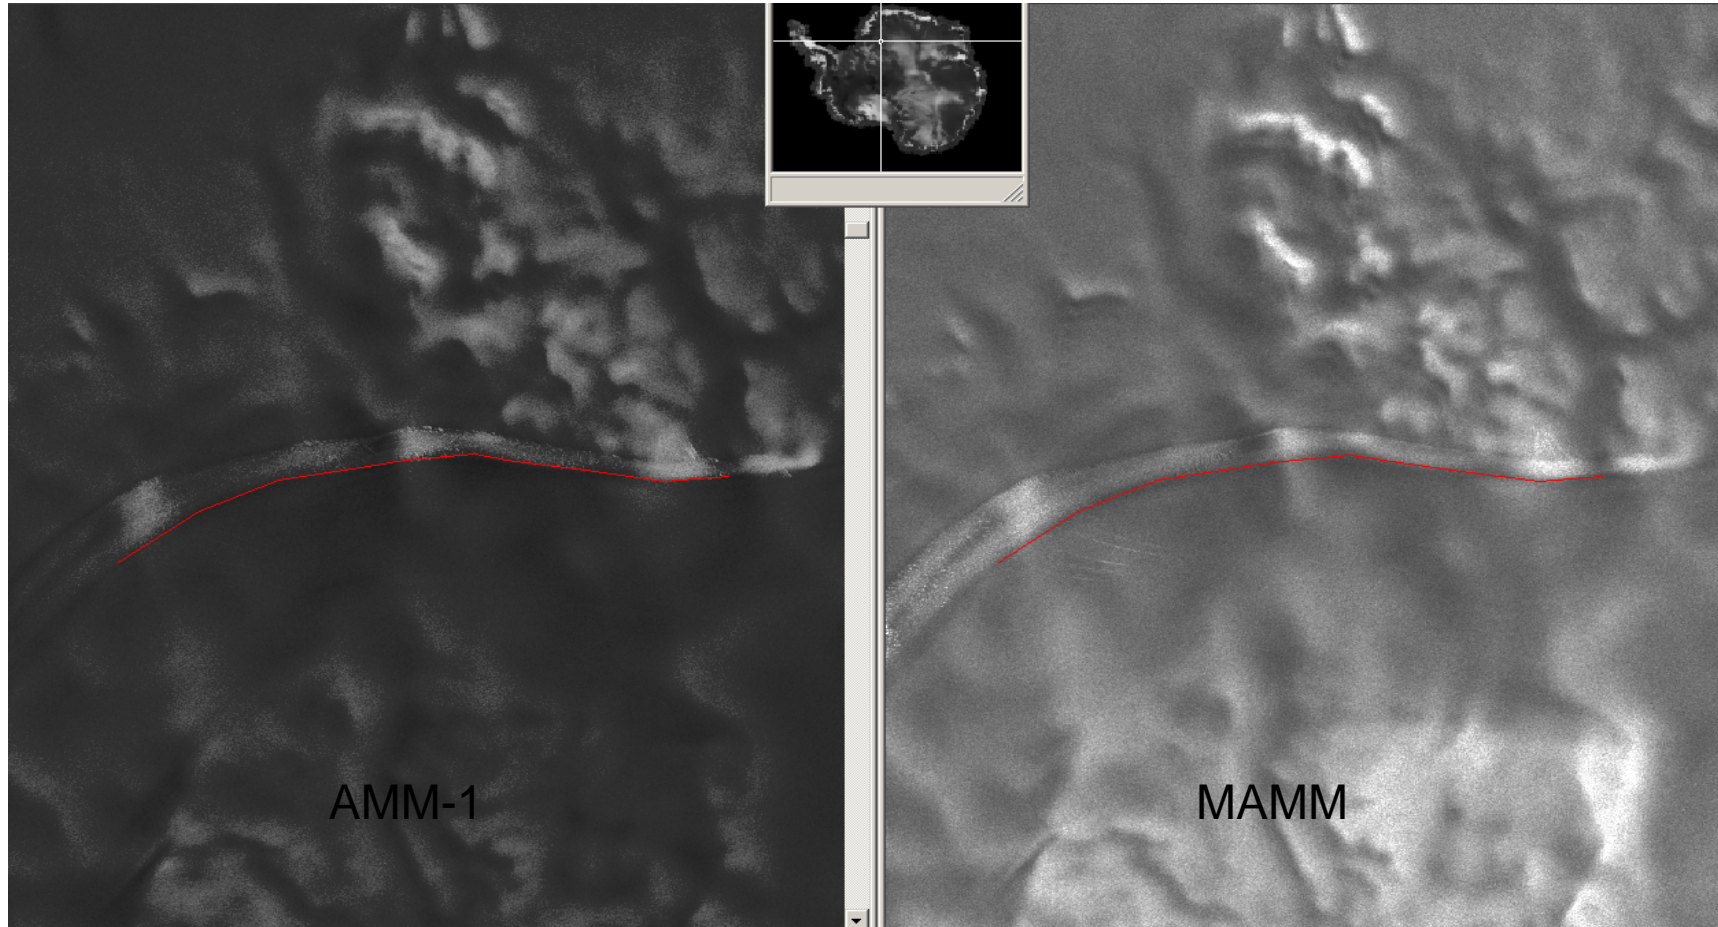

Interior Feature Analysis Overview

100m resampled

Lake Vostok

AMM-1

MAMM

Vostok Station

Misc. Feature

Misc. Feature, Island Boundary Ronne Ice Shelf

Misc. Feature, Glacier Boundary, Ronne Ice Shelf

Misc. Feature, Glacier Boundary, Ross Ice Shelf

Misc. Feature, Island Boundary, Ross Ice Shelf

Misc. Feature, Remnants Byrd Glacier in Ross Ice Shelf